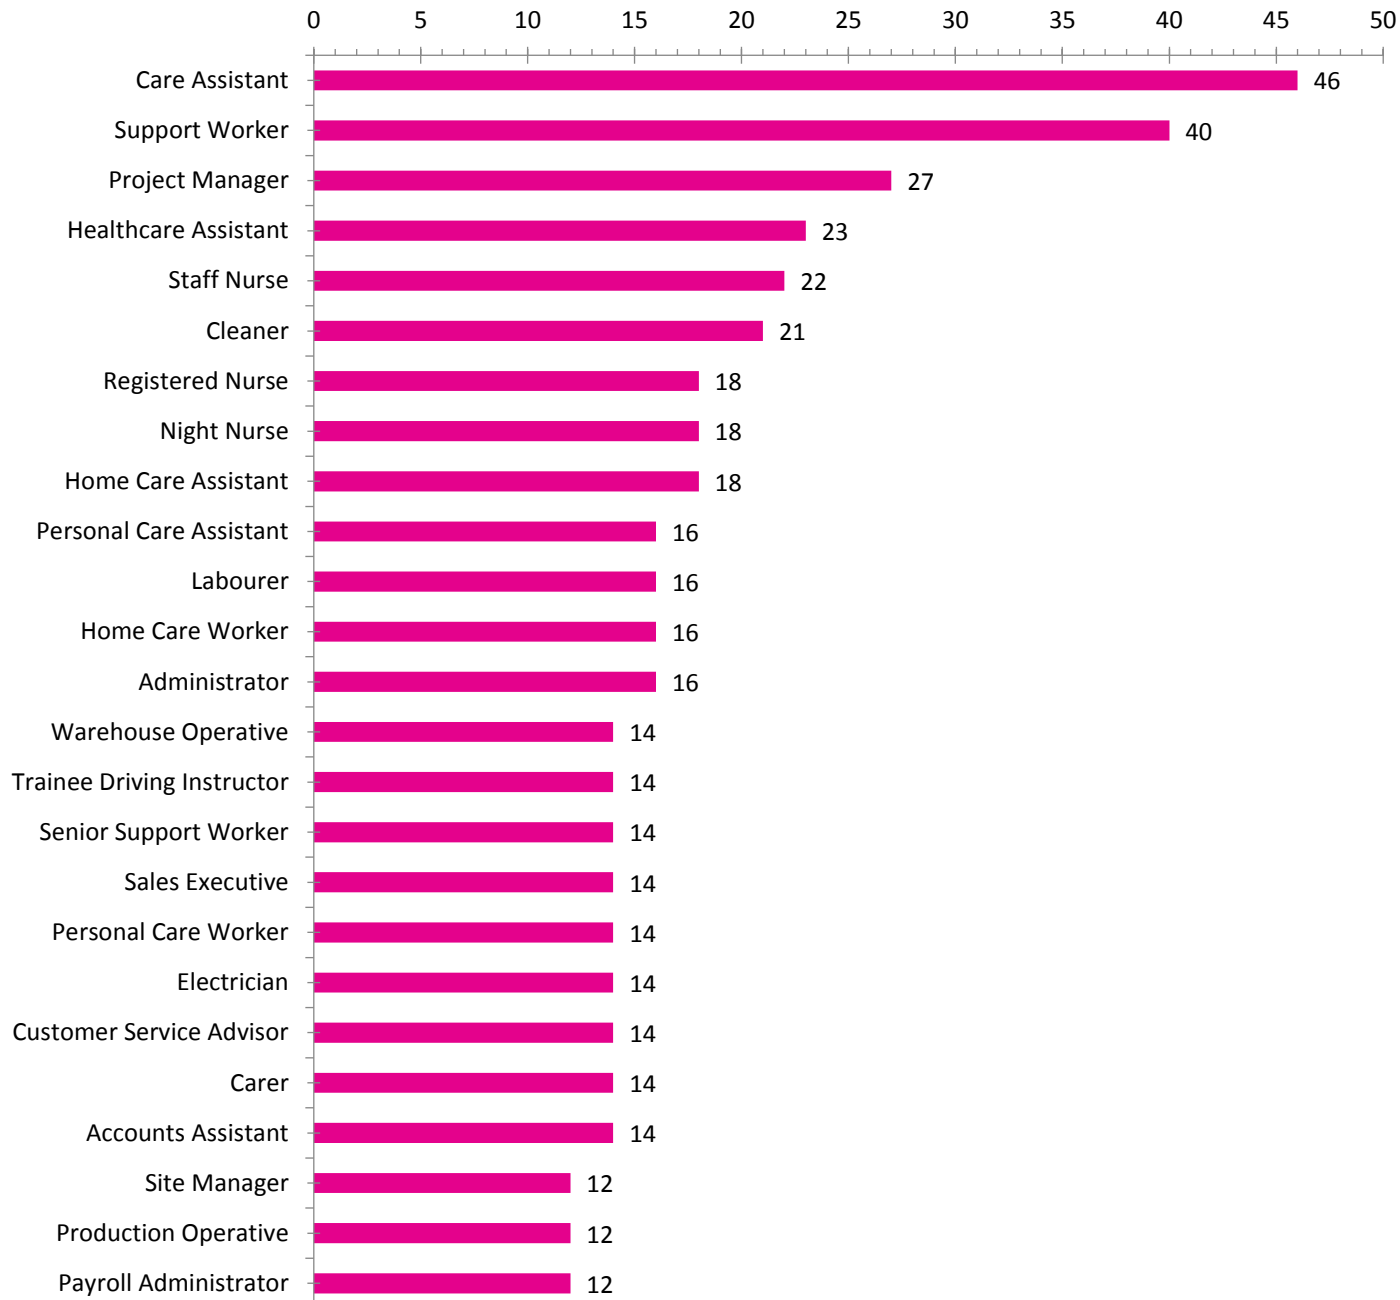

**Monthly LMI Report for
SWINDON WILTSHIRE
February 2021**

Source: Labour Insights

Employers with the Most Job Openings

Experience by Education

Top Detailed Industries

Top Job Titles

Demand by Cities

Salary (Advertised)

Skill Clusters in Demand

Skills in Greatest Demand

Soft Skills in Greatest Demand

IT Skills in Greatest Demand