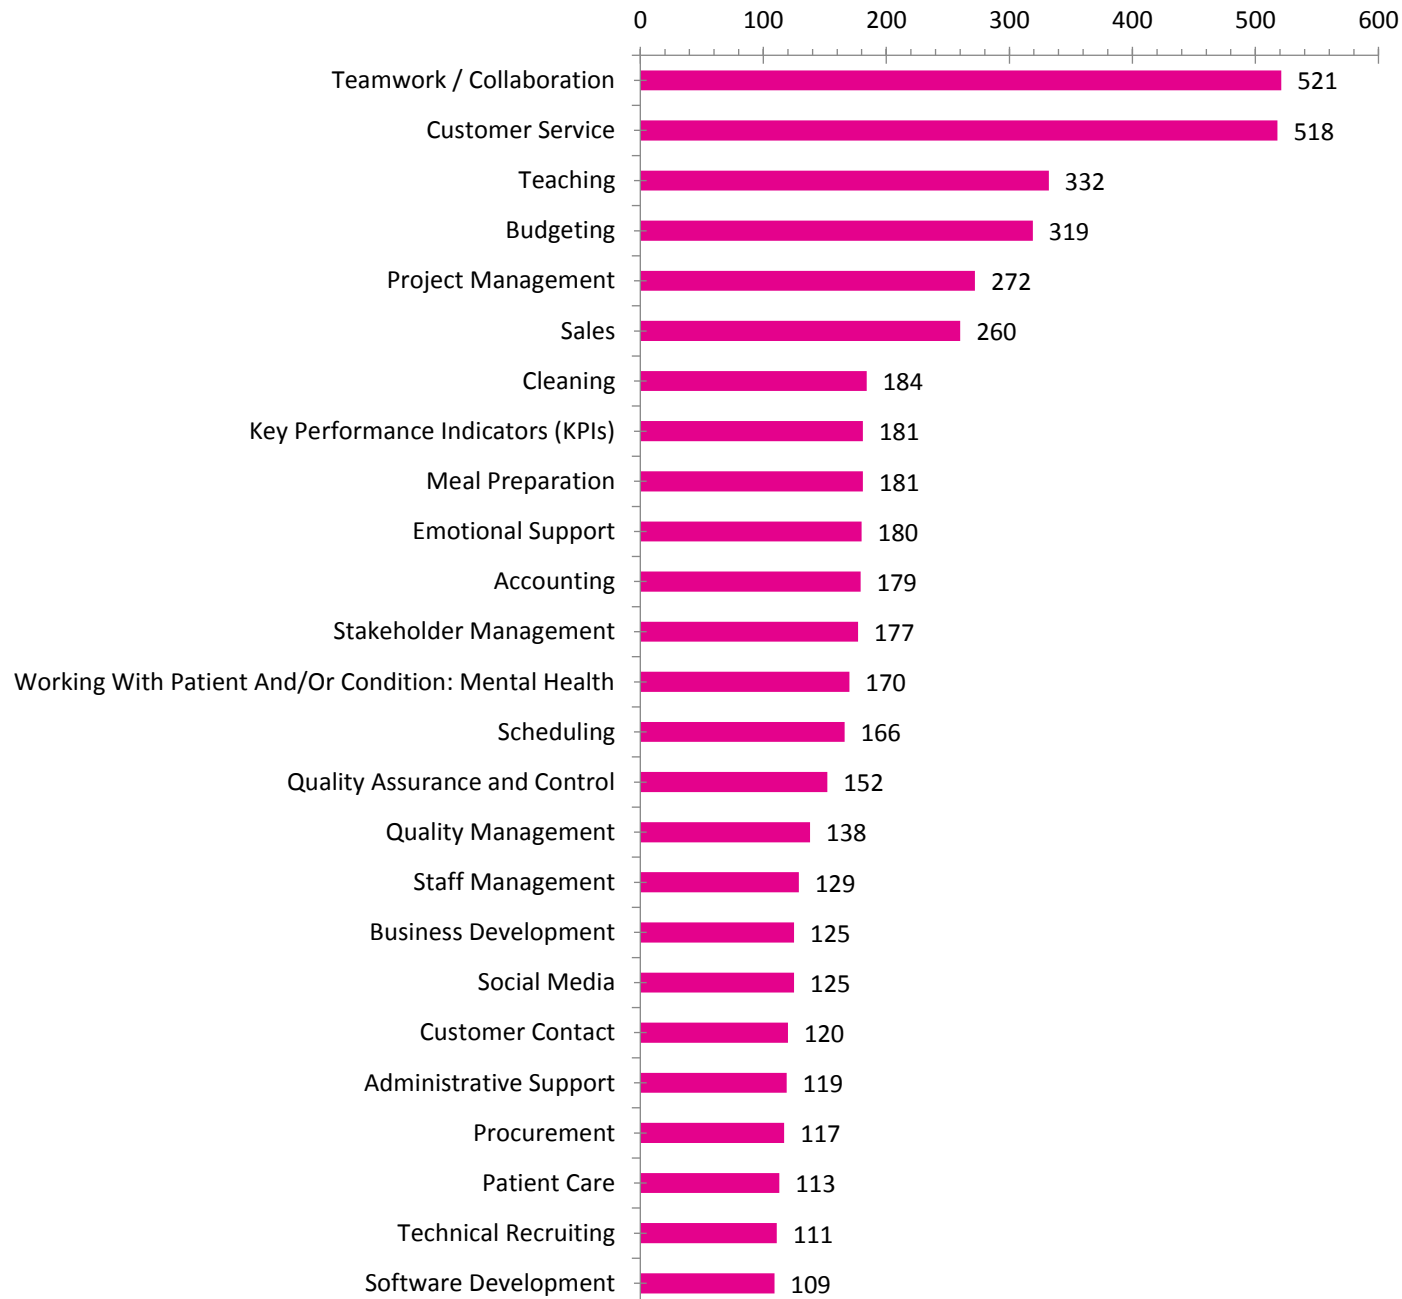

**Monthly LMI Report for
SWINDON WILTSHIRE
February 2021**

Source: Labour Insights

Employers with the Most Job Openings

Experience by Education

Top Detailed Industries

Top Job Titles

Demand by Cities

Salary (Advertised)

Skill Clusters in Demand

Skills in Greatest Demand

Soft Skills in Greatest Demand

IT Skills in Greatest Demand