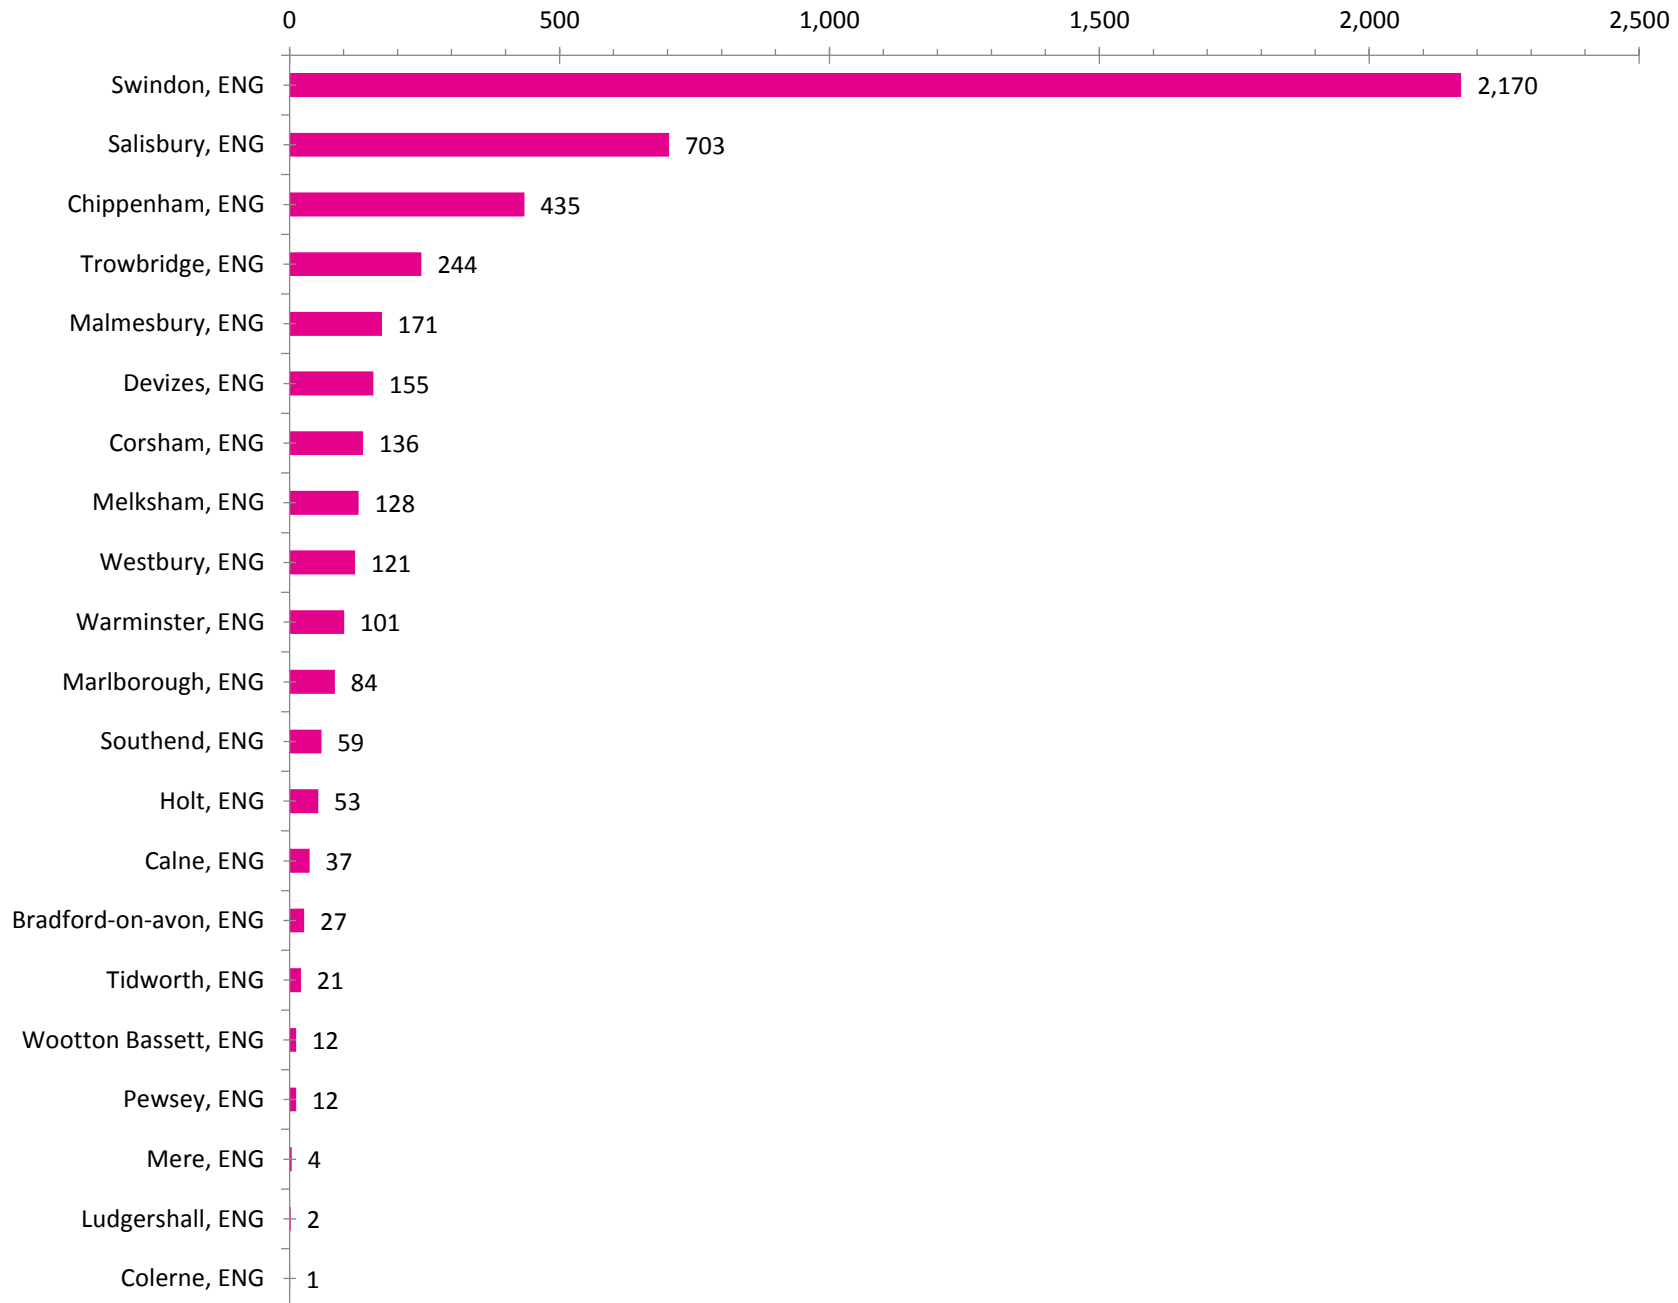

**Monthly LMI Report for
SWINDON WILTSHIRE
February 2021**

Source: Labour Insights

Employers with the Most Job Openings

Experience by Education

Top Detailed Industries

Top Job Titles

Demand by Cities

Salary (Advertised)