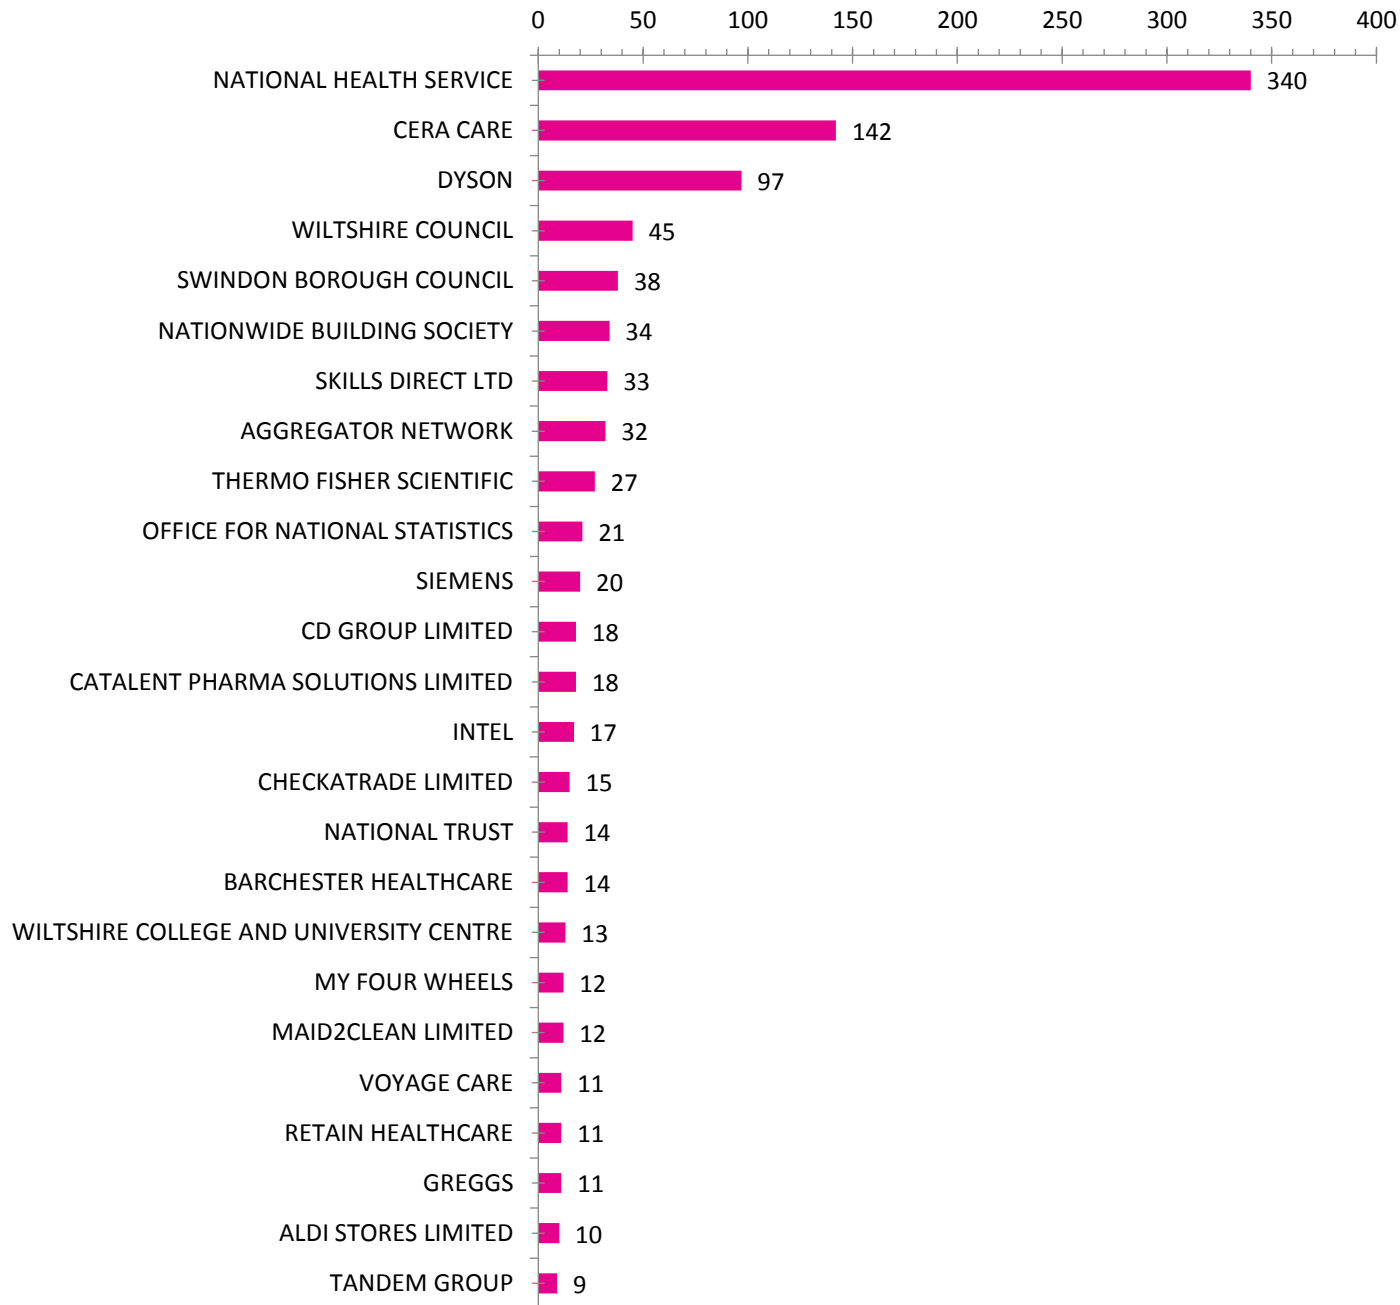

**Monthly LMI Report for
SWINDON WILTSHIRE
February 2021**

Source: Labour Insights

Employers with the Most Job Openings

Experience by Education

Top Detailed Industries

Top Job Titles

Demand by Cities

Salary (Advertised)