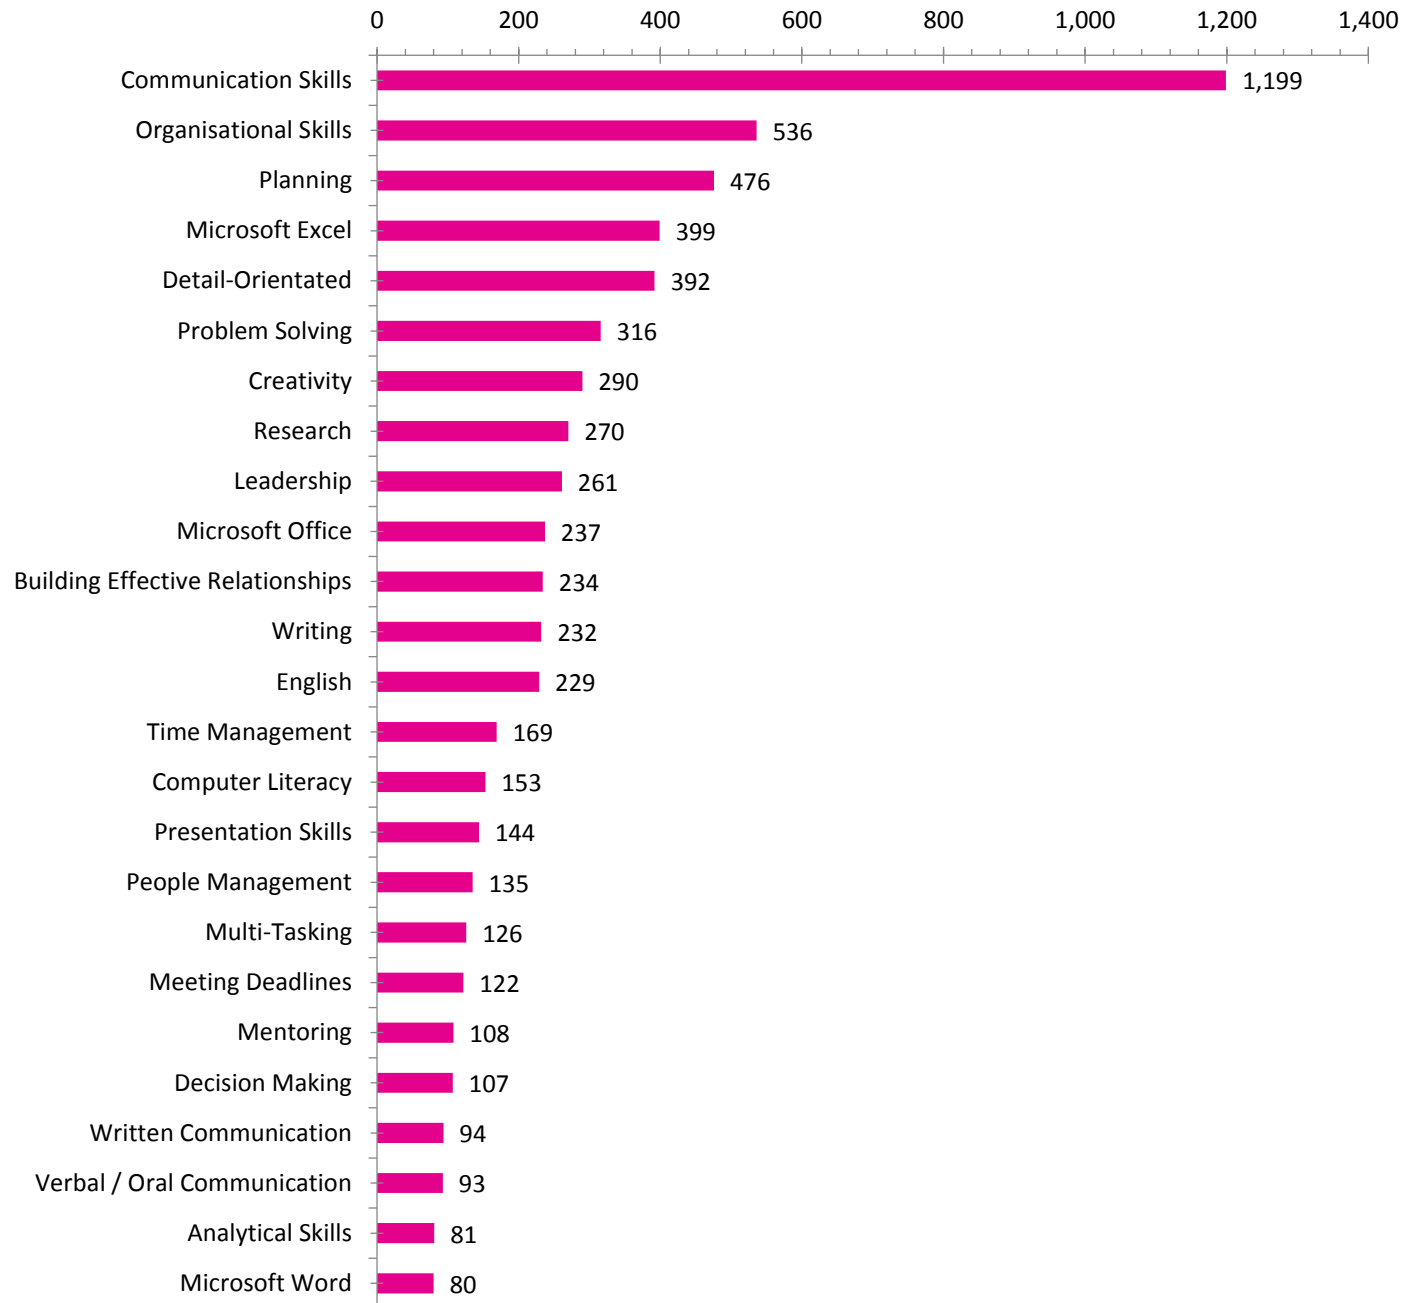

**Monthly LMI Report for
SWINDON WILTSHIRE
February 2021**

Source: Labour Insights

Employers with the Most Job Openings

Experience by Education

Top Detailed Industries

Top Job Titles

Demand by Cities

Salary (Advertised)

Skill Clusters in Demand

Skills in Greatest Demand

Soft Skills in Greatest Demand

IT Skills in Greatest Demand