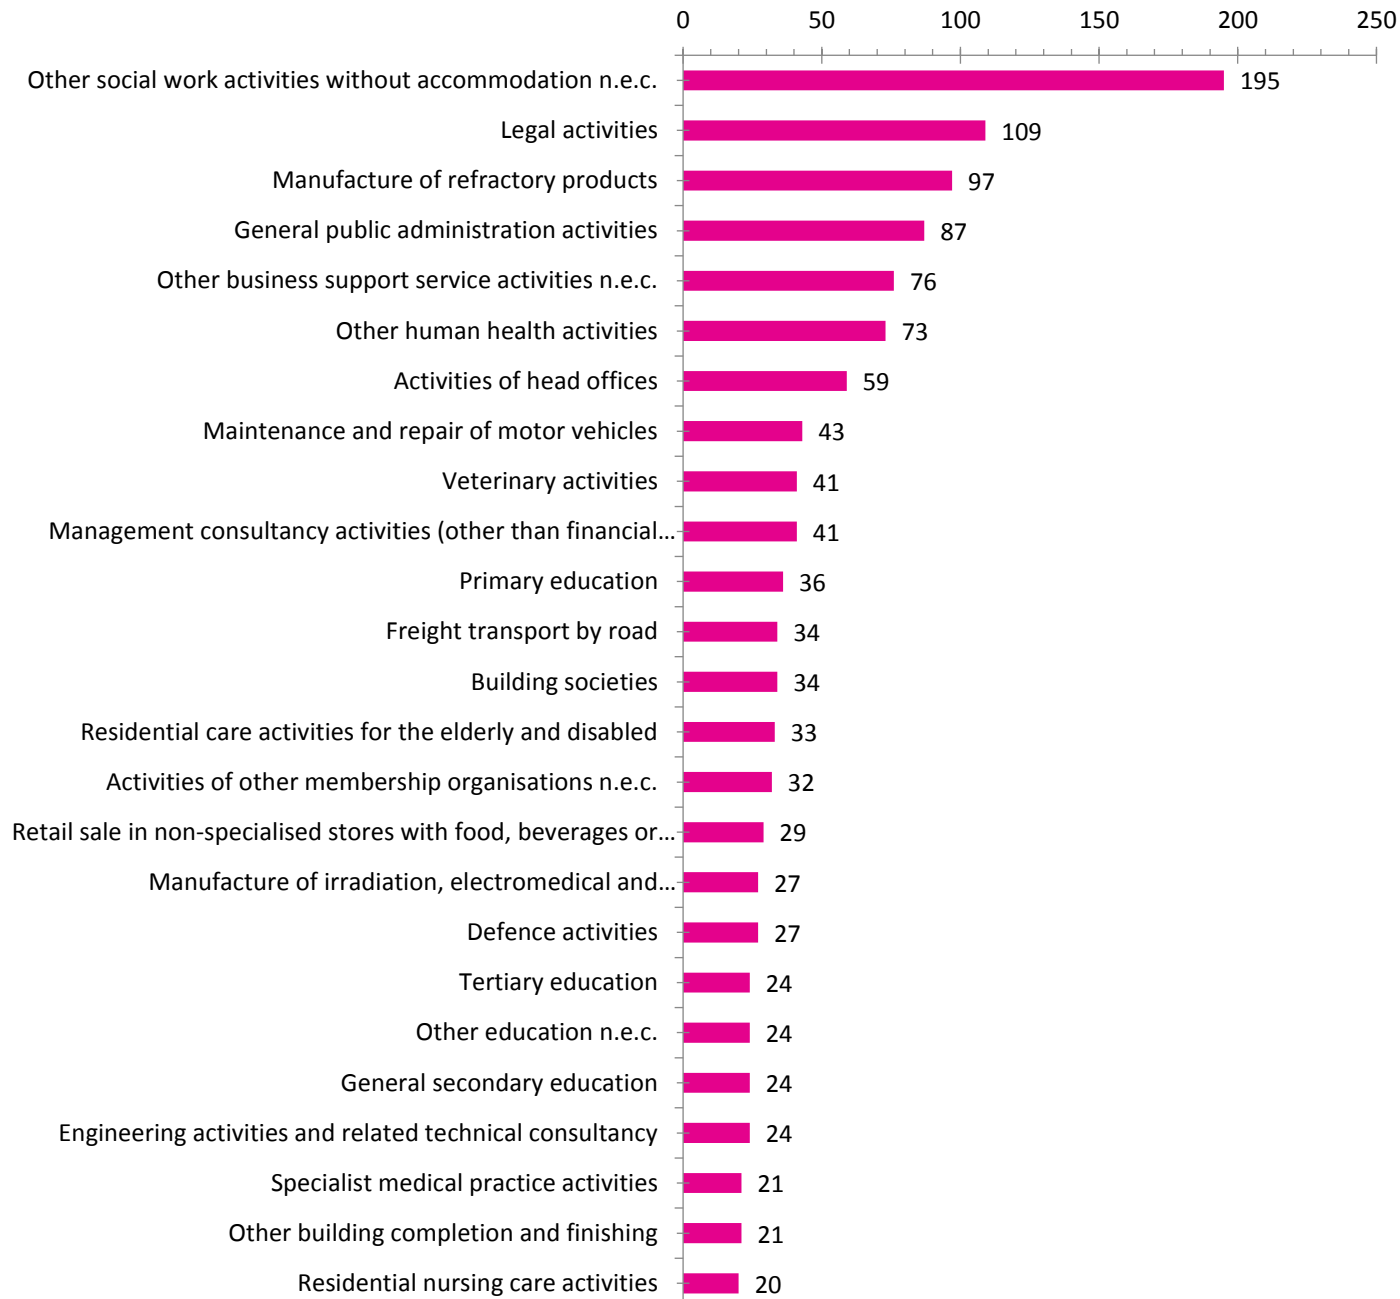

**Monthly LMI Report for
SWINDON WILTSHIRE
February 2021**

Source: Labour Insights

Employers with the Most Job Openings

Experience by Education

Top Detailed Industries

Top Job Titles

Demand by Cities

Salary (Advertised)

Skill Clusters in Demand

Skills in Greatest Demand

Soft Skills in Greatest Demand

IT Skills in Greatest Demand