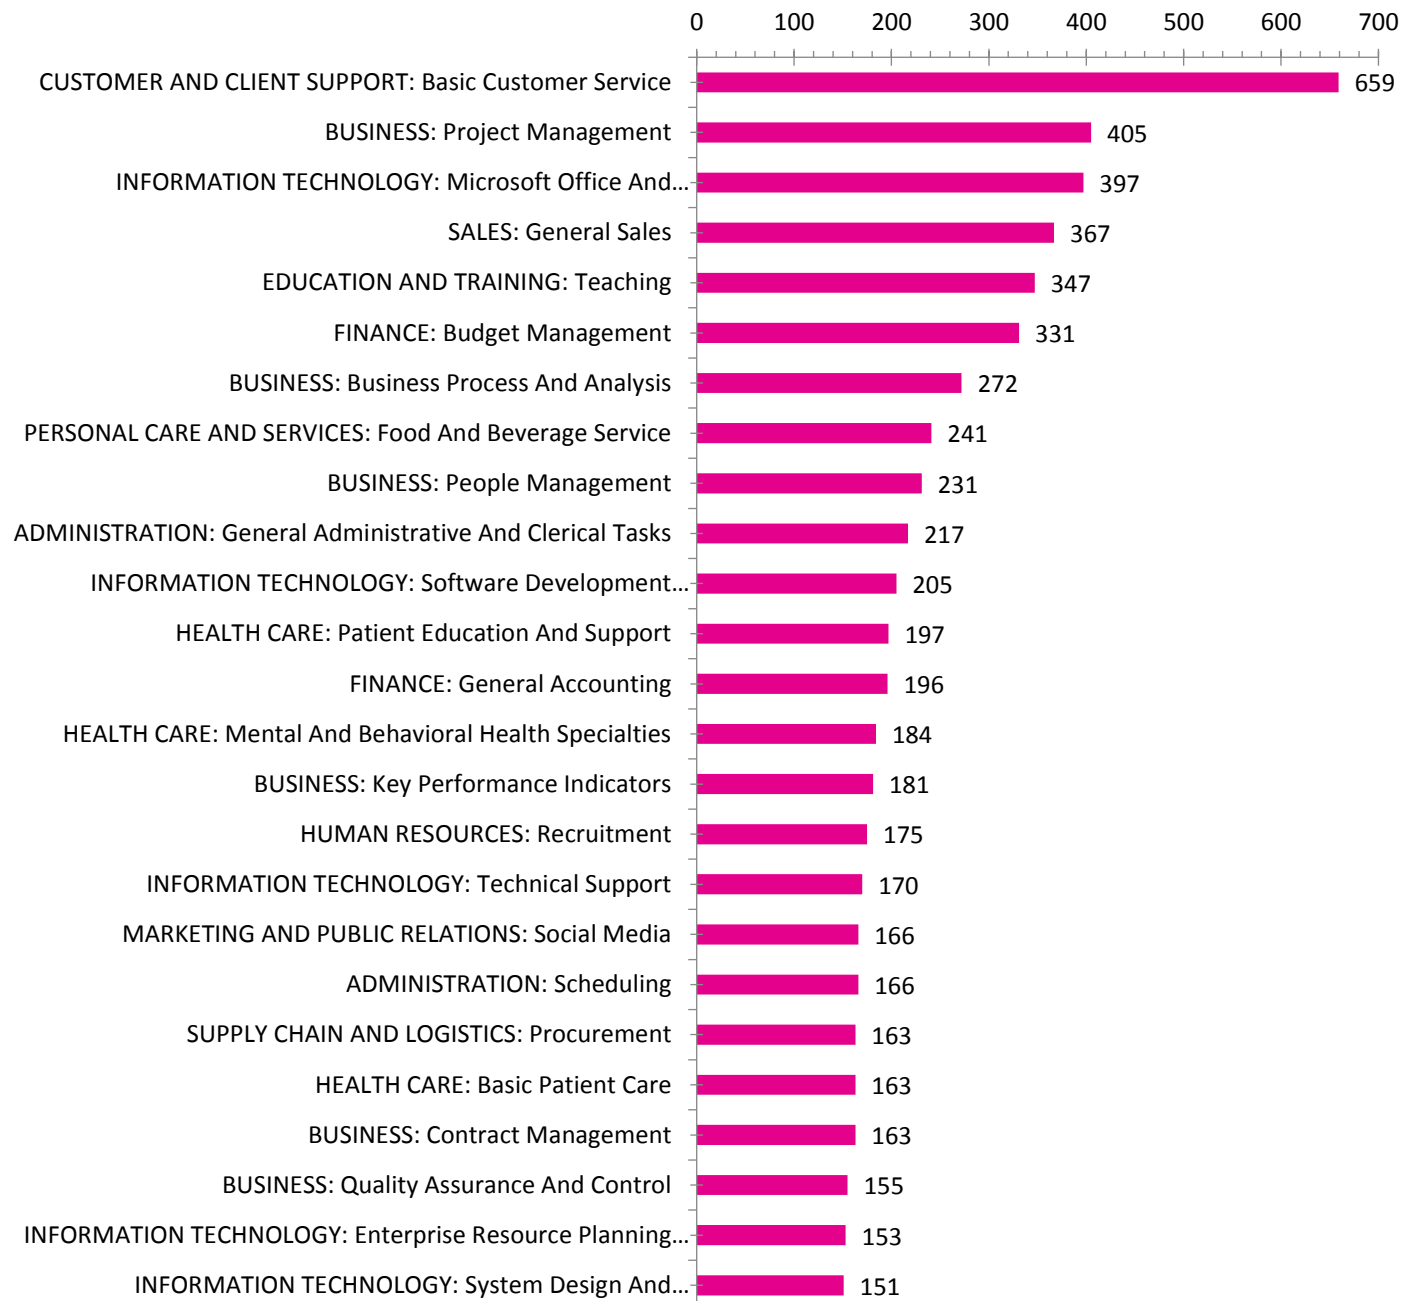

**Monthly LMI Report for
SWINDON WILTSHIRE
February 2021**

Source: Labour Insights

Employers with the Most Job Openings

Experience by Education

Top Detailed Industries

Top Job Titles

Demand by Cities

Salary (Advertised)

Skill Clusters in Demand

Skills in Greatest Demand

Soft Skills in Greatest Demand

IT Skills in Greatest Demand